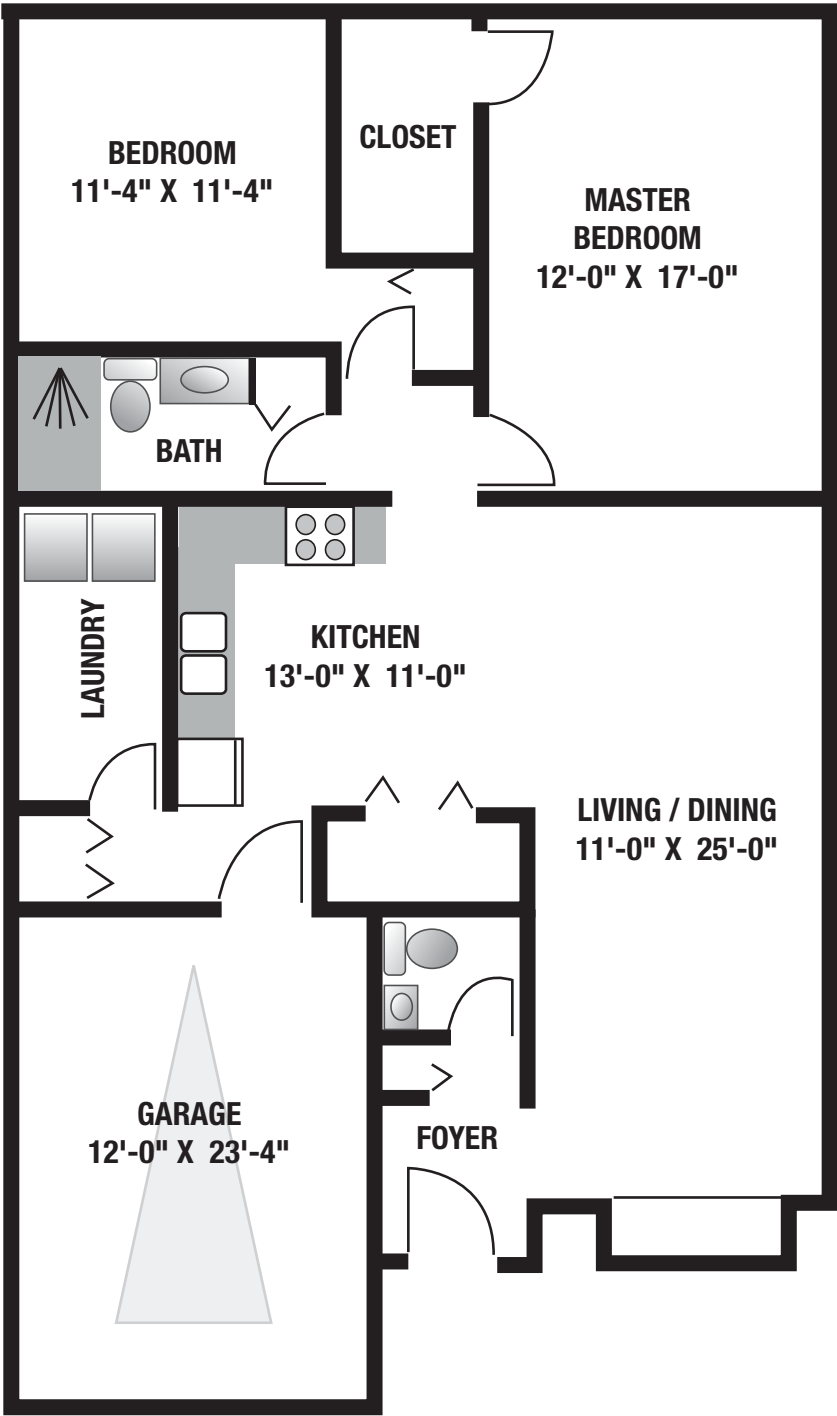

COTTAGE – TWO BEDROOM
1120 S.F. EXCLUDING GARAGE

Souderton Mennonite Homes

www.LivingBranches.org