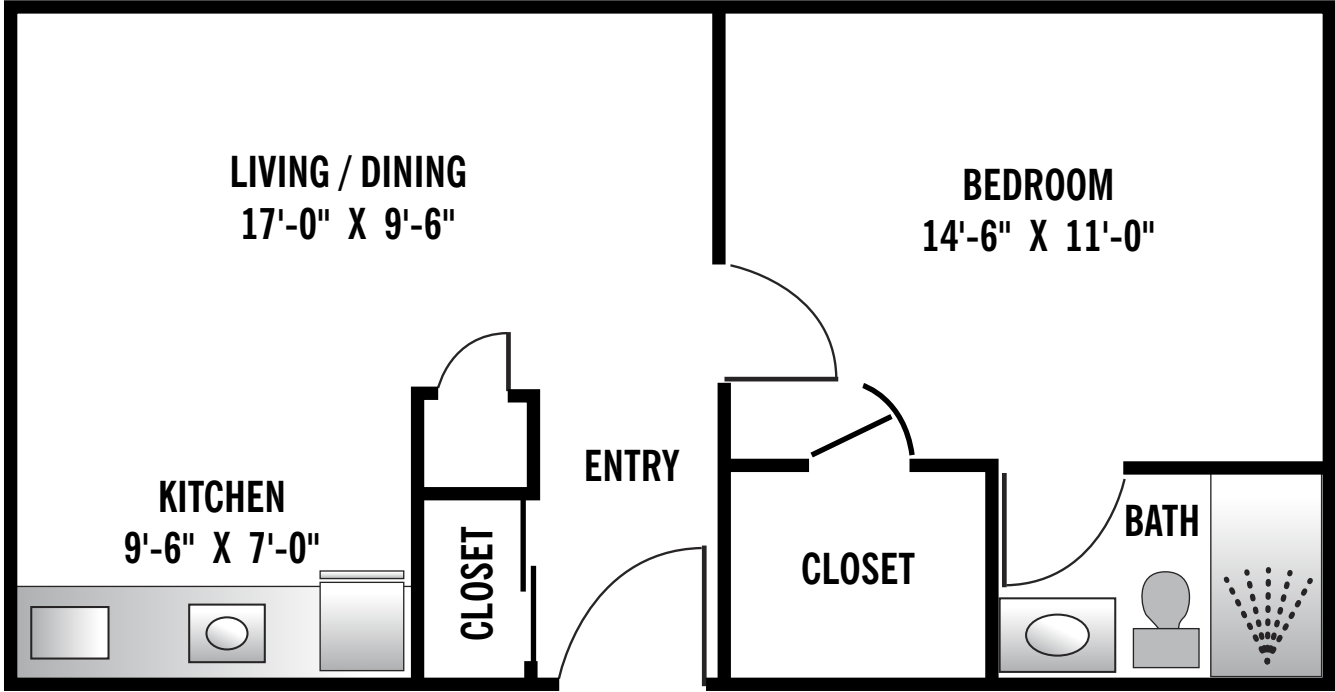

APARTMENT – SOUTH WING

1116 S.F.

Floor Plan A

Dock Meadows

www.LivingBranches.org