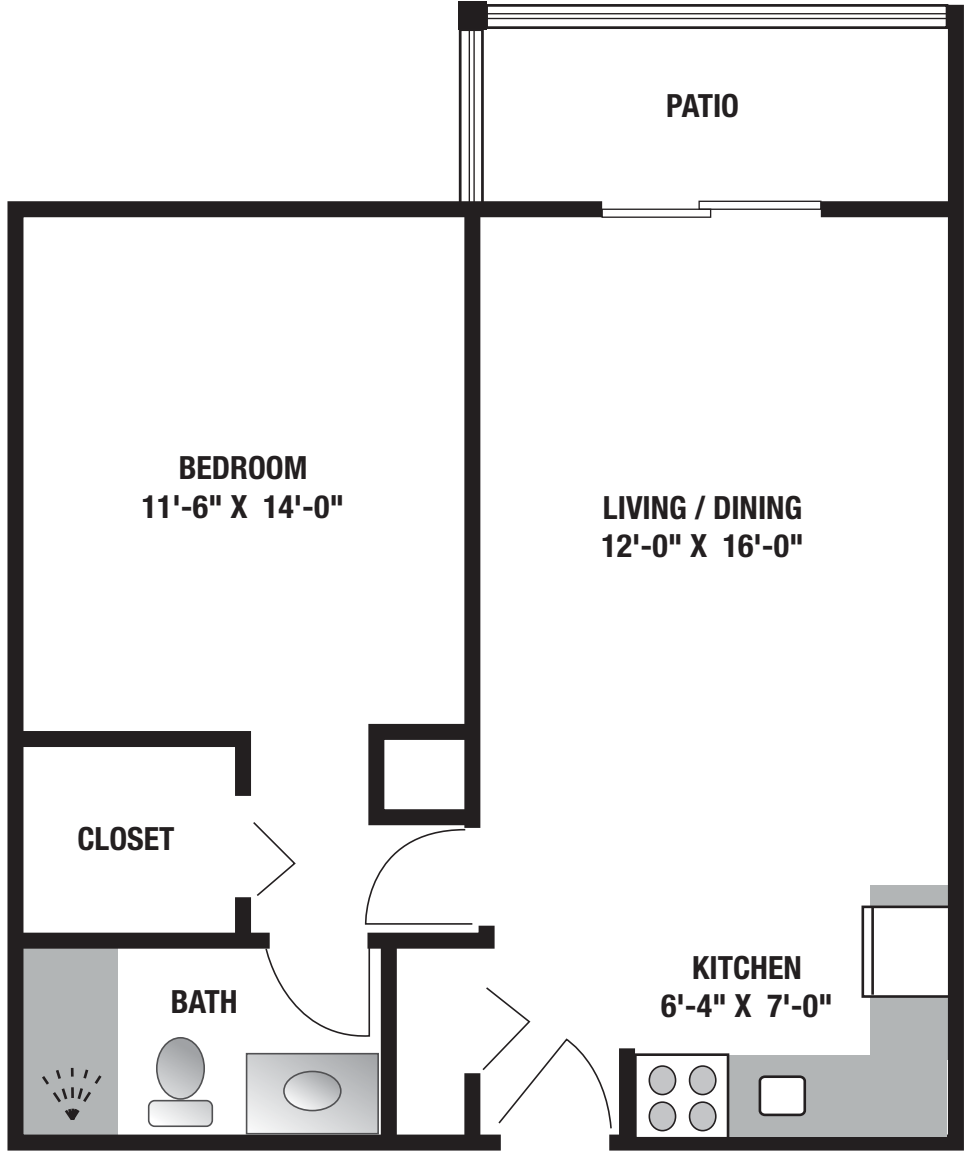

APARTMENT – ONE BEDROOM NO. 2
600 S.F.

Souderton Mennonite Homes

www.LivingBranches.org