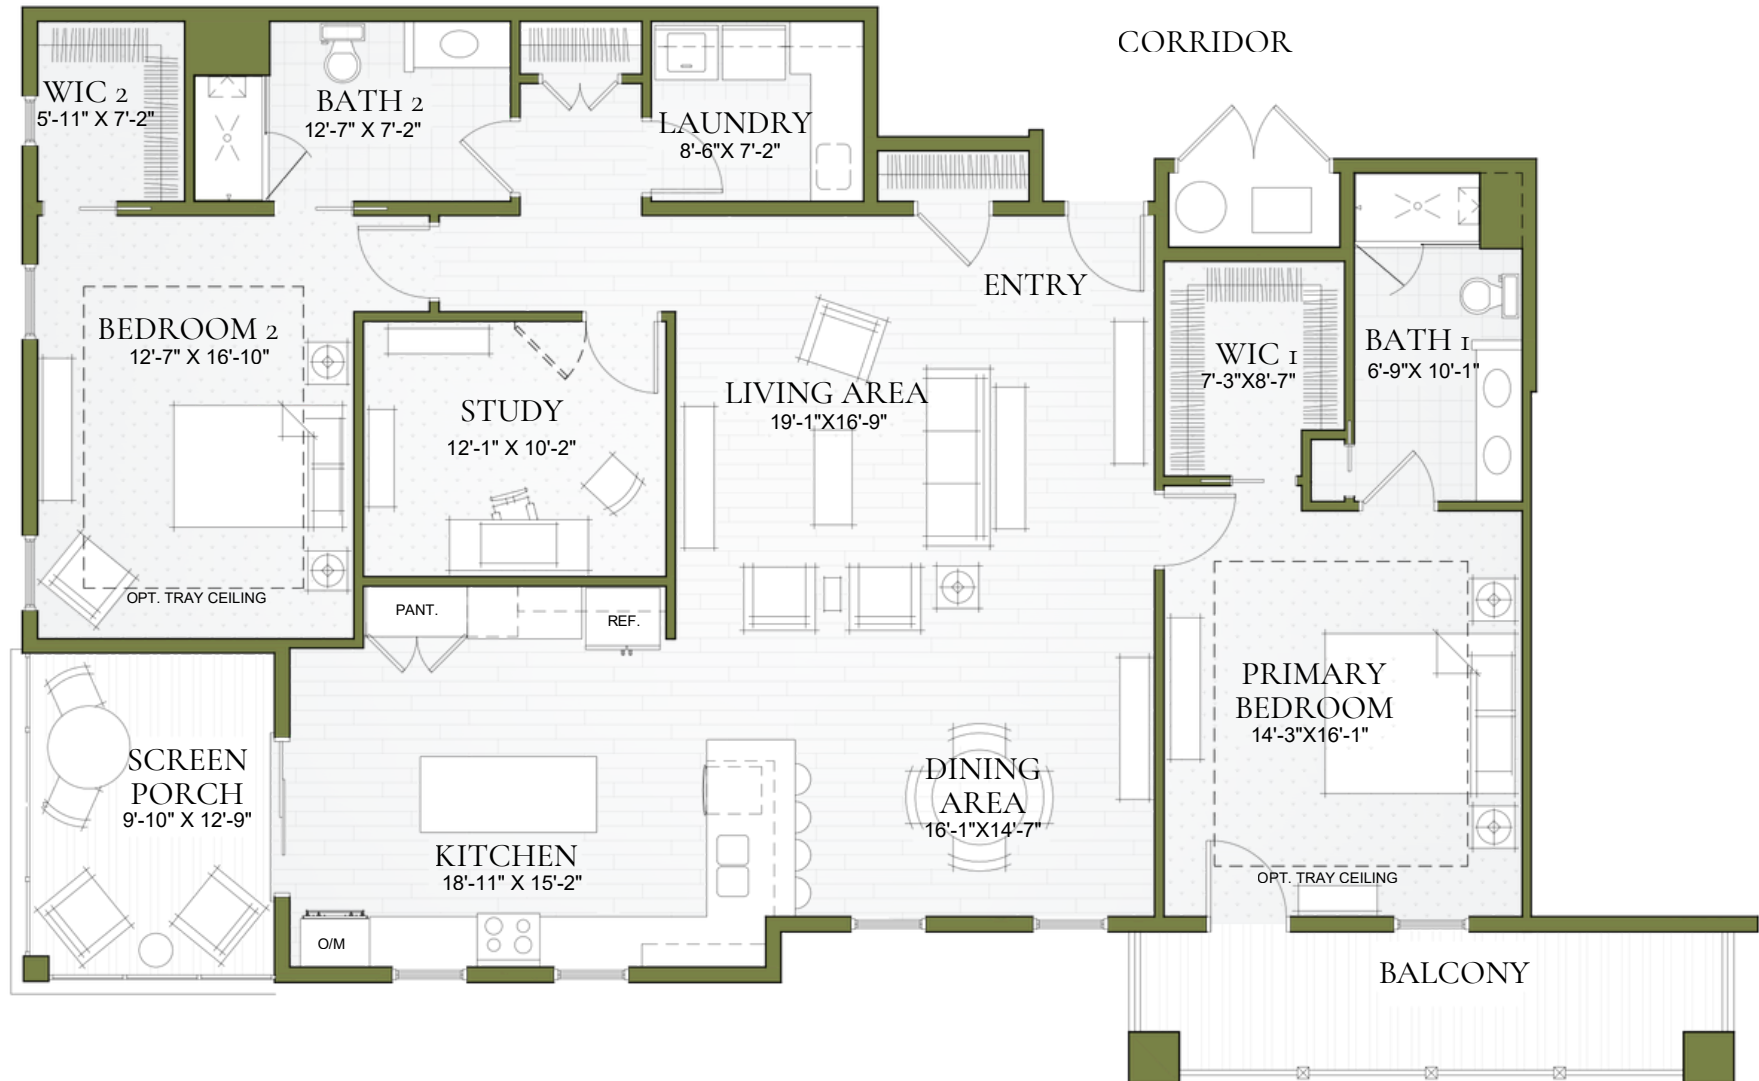

THE LAURELS AT DOCK WOODS

THE MOUNTAIN
1911 S.F.

Final appearance, configurations, and dimensions may vary slightly from this plan or image. Room dimensions are approximate.

Dock Woods
LivingBranches.org