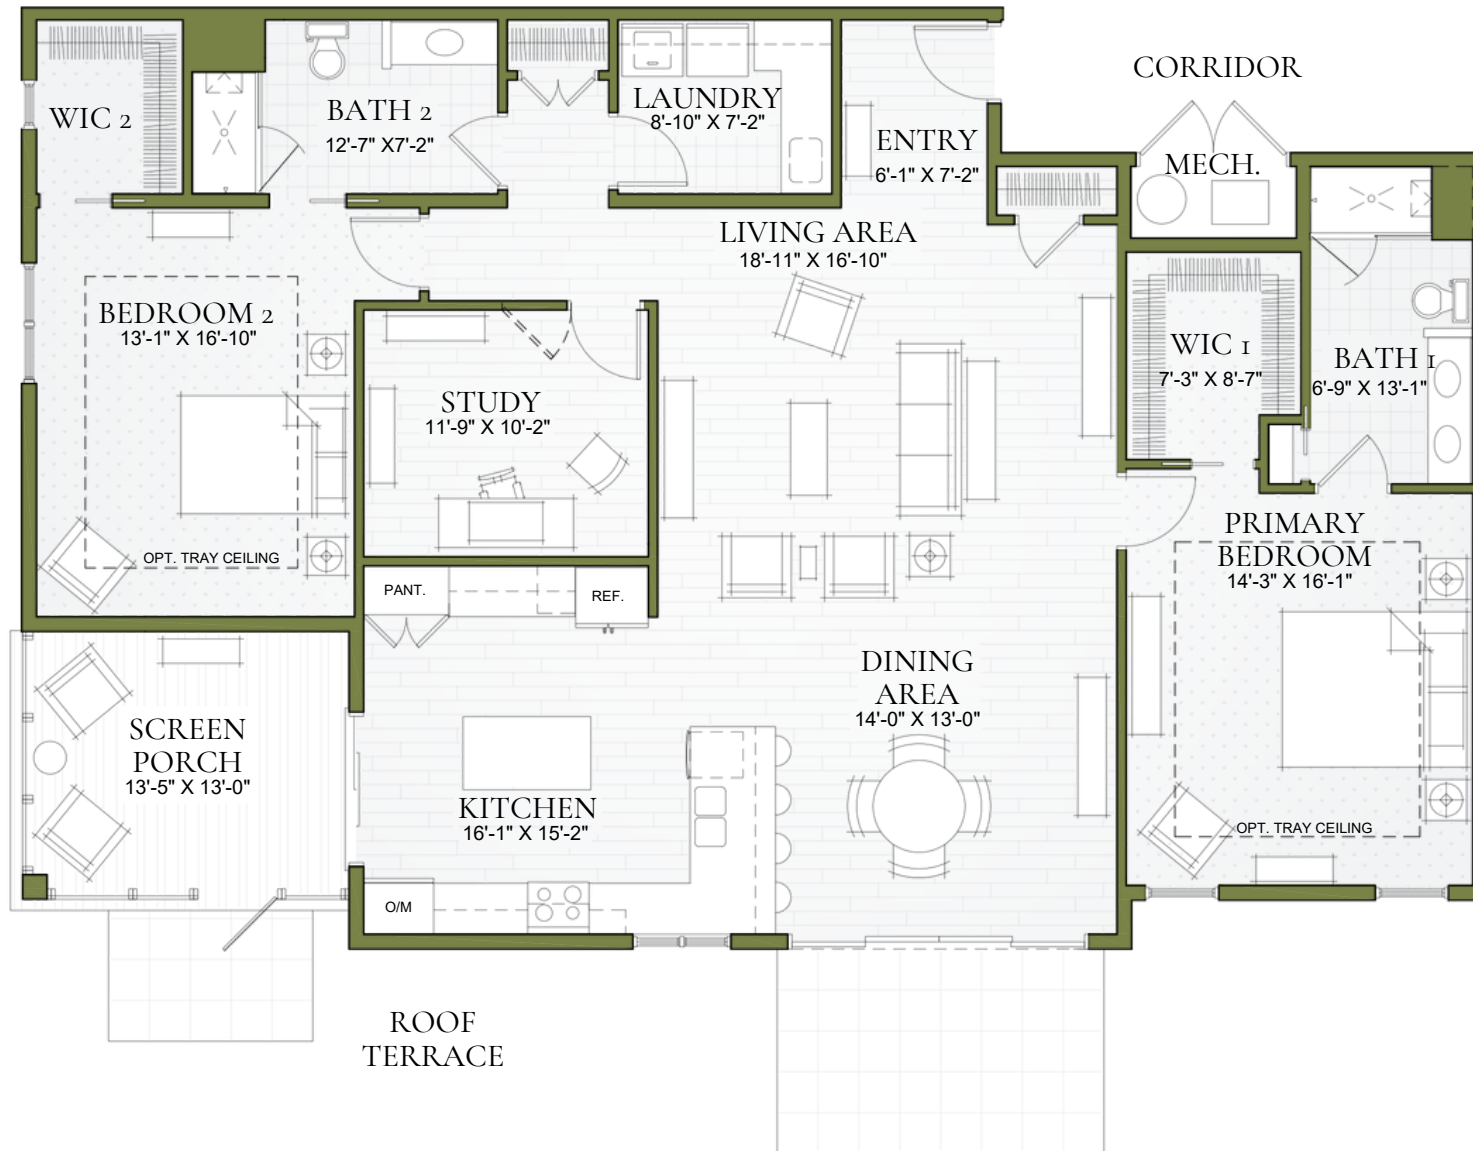

THE LAURELS AT DOCK WOODS

THE BAY
1938 S.F.

Final appearance, configurations, and dimensions may vary slightly from this plan or image. Room dimensions are approximate.

Dock Woods
LivingBranches.org